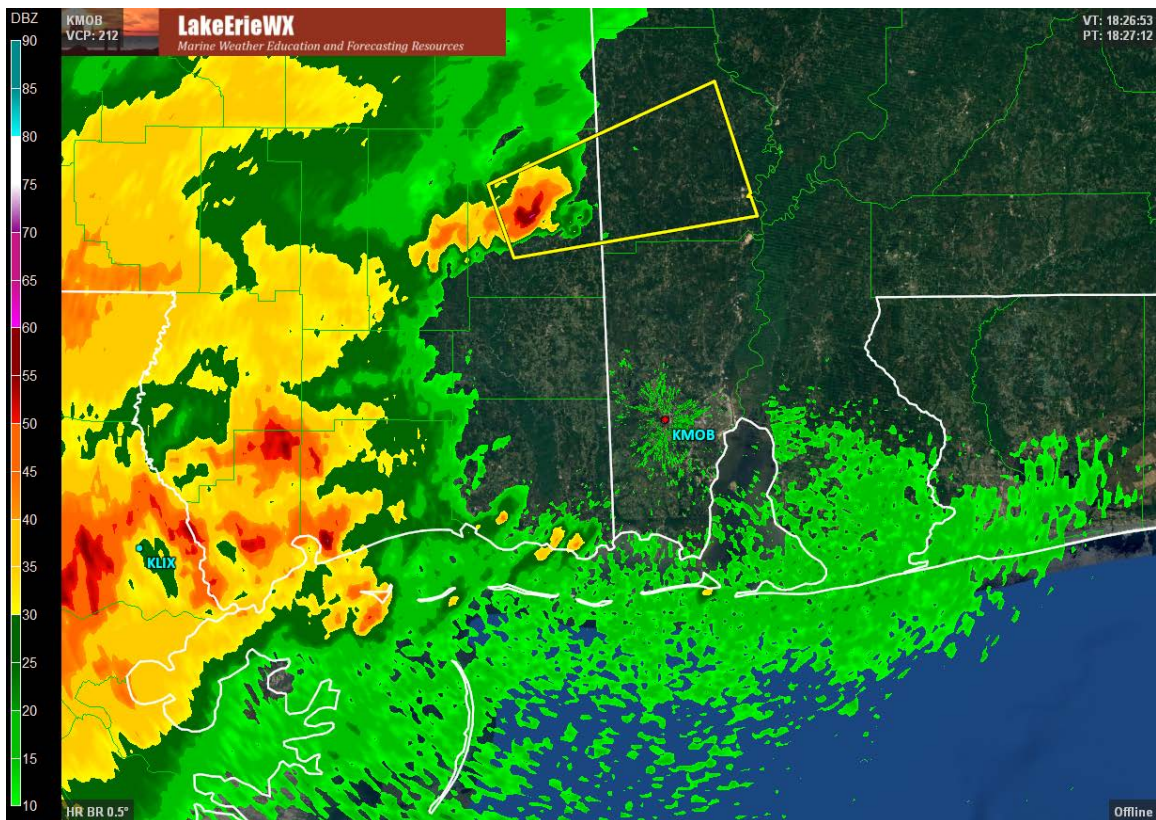

LakeErieWX

Marine Weather Education and Forecasting Resources

Time: 1828Z / 1:28 pm

Description: NWS MOBILE Severe Thunderstorm Warning #28

BULLETIN - IMMEDIATE BROADCAST REQUESTED
SEVERE THUNDERSTORM WARNING
NATIONAL WEATHER SERVICE MOBILE AL
128 PM CDT SAT APR 25 2015

THE NATIONAL WEATHER SERVICE IN MOBILE HAS ISSUED A SEVERE THUNDERSTORM WARNING FOR SOUTHERN WASHINGTON COUNTY IN SOUTHWESTERN ALABAMA CENTRAL GREENE COUNTY IN SOUTHEASTERN MISSISSIPPI UNTIL 230 PM CDT

AT 127 PM CDT A SEVERE THUNDERSTORM CAPABLE OF PRODUCING QUARTER SIZE HAIL AND DAMAGING WINDS OVER 60 MPH WAS LOCATED 8 MILES NORTHWEST OF LEAKESVILLE AND MOVING EAST AT 35 MPH.

LOCATIONS IMPACTED INCLUDE CHATOM LEAKESVILLE MCINTOSH TIBBIE DEER PARK VINEGAR BEND FRUITDALE EPWORTH REID SETTLEMENT KNOBTOWN HAWTHORN SIMS CHAPEL